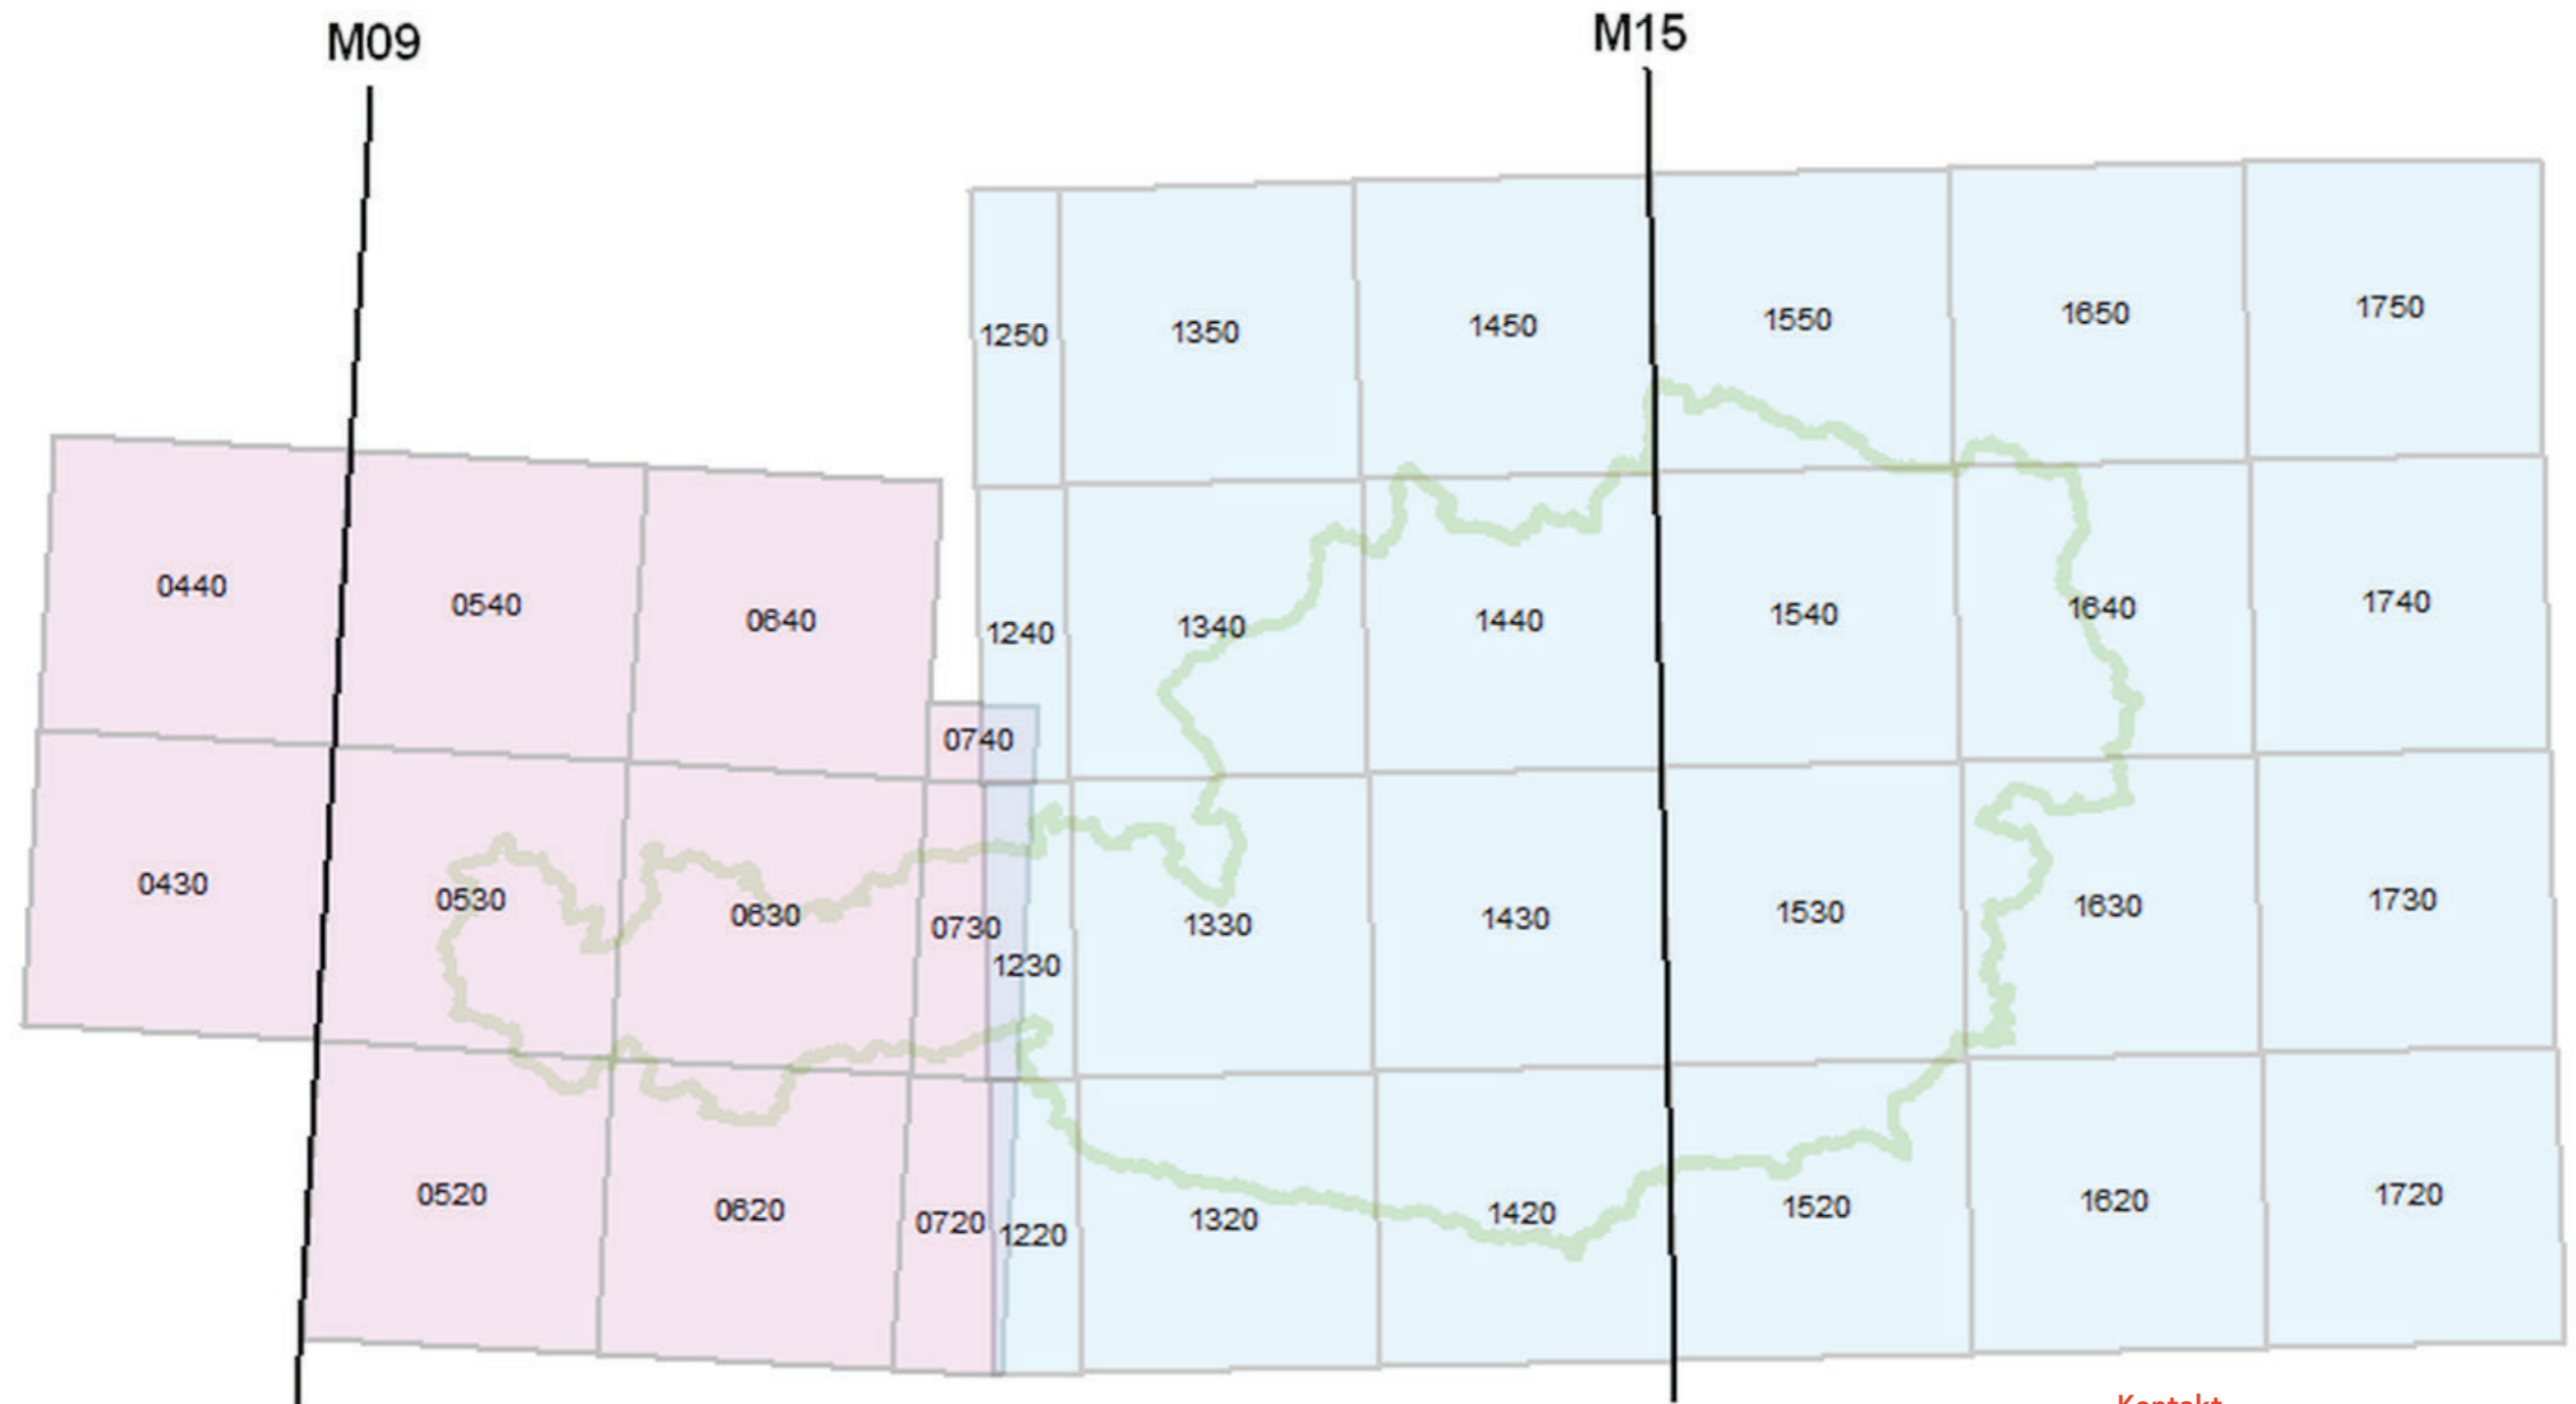

# KM250-R Kacheln 100 km x 100 km

-  Kachel in UTM Zone 32
-  Kachel in UTM Zone 33